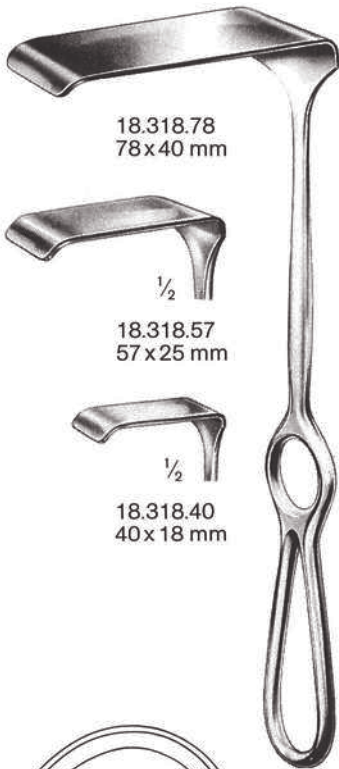

18.318.40-18.318.78
23 cm