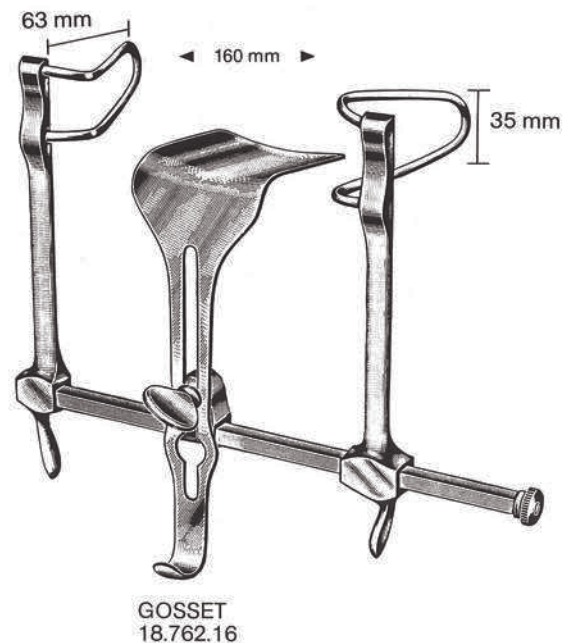

**RICHARDSON Grip**  
18.152.25 20x25 mm  
18.152.31 25x31 mm  
18.152.38 38x38 mm  
18.152.51 19x51 mm (Append.)  
18.152.64 41x64 mm

65 x 50 mm

**KELLY**  
18.156.26  
26 cm

**KELLY Grip**  
18.158.51 38x51 mm  
18.158.64 51x64 mm  
18.158.76 64x76 mm  
18.158.82 70x82 mm

18.744.17 ohne Valven · without blades · sans valves · sin valvas · senza valve

18.747.45  
 45 mm

18.747.50  
 50 mm

18.747.55  
 55 mm

18.747.60  
 60 mm

18.747.65  
 65 mm

CASPAR  
 18.747.45-18.747.65

BALFOUR  
 18.764.18  
 18 cm

BALFOUR  
 18.764.20  
 20 cm

BALFOUR  
 18.764.25  
 25 cm

mm	BALFOUR
45x80	18.765.45
70x85	18.765.70
80x90	18.765.80

BALFOUR Baby  
 18.766.90  
 9 cm

KIRSCHNER  
 18.780.00 compl.

KIRSCHNER  
 18.782.00 compl.