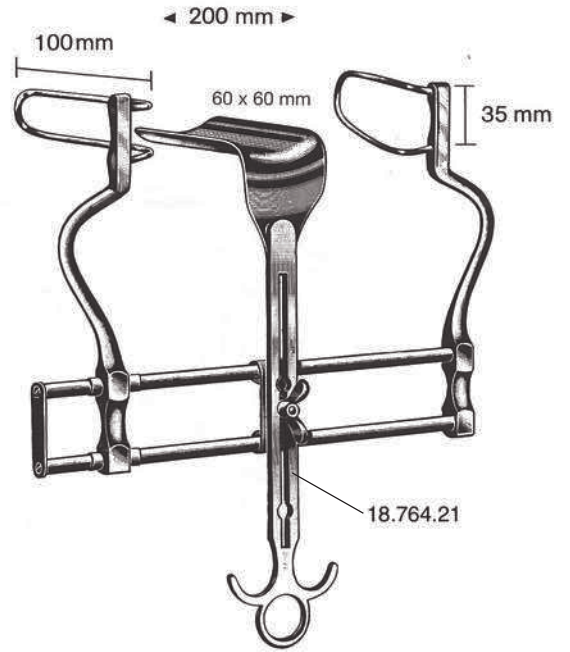

**RICHARDSON Grip**  
18.152.25 20x25 mm  
18.152.31 25x31 mm  
18.152.38 38x38 mm  
18.152.51 19x51 mm (Append.)  
18.152.64 41x64 mm

65 x 50 mm

**KELLY**  
18.156.26  
26 cm

**KELLY Grip**  
18.158.51 38x51 mm  
18.158.64 51x64 mm  
18.158.76 64x76 mm  
18.158.82 70x82 mm

18.744.17 ohne Valven · without blades · sans valves · sin valvas · senza valve

18.747.45  
 45 mm

18.747.50  
 50 mm

18.747.55  
 55 mm

18.747.60  
 60 mm

18.747.65  
 65 mm

CASPAR  
 18.747.45-18.747.65

BALFOUR  
 18.764.18  
 18 cm

BALFOUR  
 18.764.20  
 20 cm

BALFOUR  
 18.764.25  
 25 cm

mm	BALFOUR
45x80	18.765.45
70x85	18.765.70
80x90	18.765.80

BALFOUR Baby  
 18.766.90  
 9 cm

KIRSCHNER  
 18.780.00 compl.

KIRSCHNER  
 18.782.00 compl.