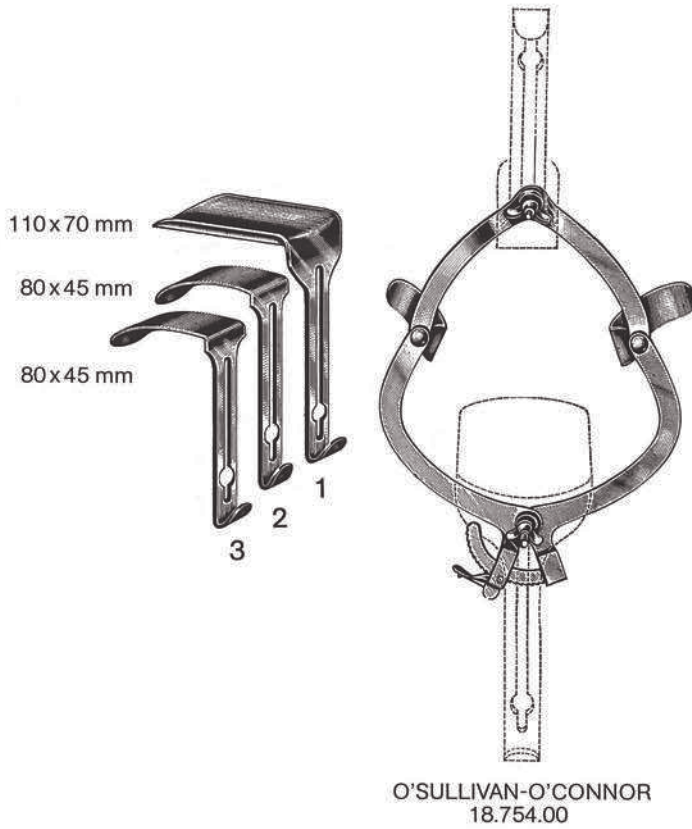

**RICHARDSON Grip**  
18.152.25 20x25 mm  
18.152.31 25x31 mm  
18.152.38 38x38 mm  
18.152.51 19x51 mm (Append.)  
18.152.64 41x64 mm

65 x 50 mm

**KELLY**  
18.156.26  
26 cm

**KELLY Grip**  
18.158.51 38x51 mm  
18.158.64 51x64 mm  
18.158.76 64x76 mm  
18.158.82 70x82 mm

mm	KELLY
160x38	18.385.38
160x57	18.385.57
	27 cm

SIMON	mm
18.480.22	115x22
18.480.27	115x27
	28 cm

18.482.82  
 82 x 28 mm

18.482.73  
 73 x 28 mm

18.482.45  
 45 x 25 mm

1/2

1/2

MIKULICZ  
 18.382.50  
 26 cm

**WEITLANER-WULLSTEIN**  
 18.654.13 13 cm 18.655.13

**PLESTER**  
 18.657.11  
 11 cm

**PLESTER**  
 18.659.11  
 11 cm

**WEITLANER**  
 18.670.14 14,0 cm 18.671.14  
 18.670.16 16,5 cm 18.671.16  
 18.670.20 20,0 cm 18.671.20

18.744.17 ohne Valven · without blades · sans valves · sin valvas · senza valve

18.747.45  
 45 mm

18.747.50  
 50 mm

18.747.55  
 55 mm

18.747.60  
 60 mm

18.747.65  
 65 mm

CASPAR  
 18.747.45-18.747.65

BALFOUR  
 18.764.18  
 18 cm