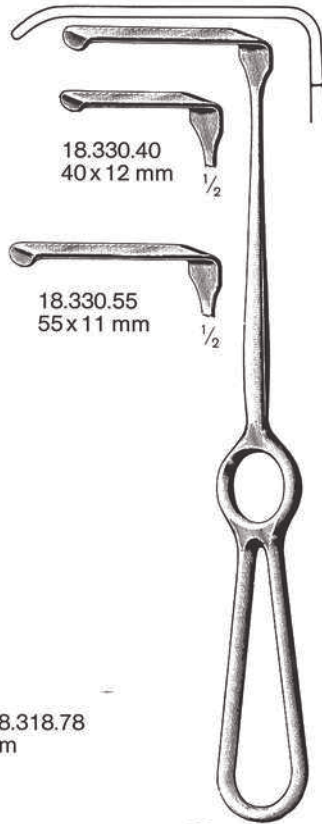

18.318.40-18.318.78
23 cm