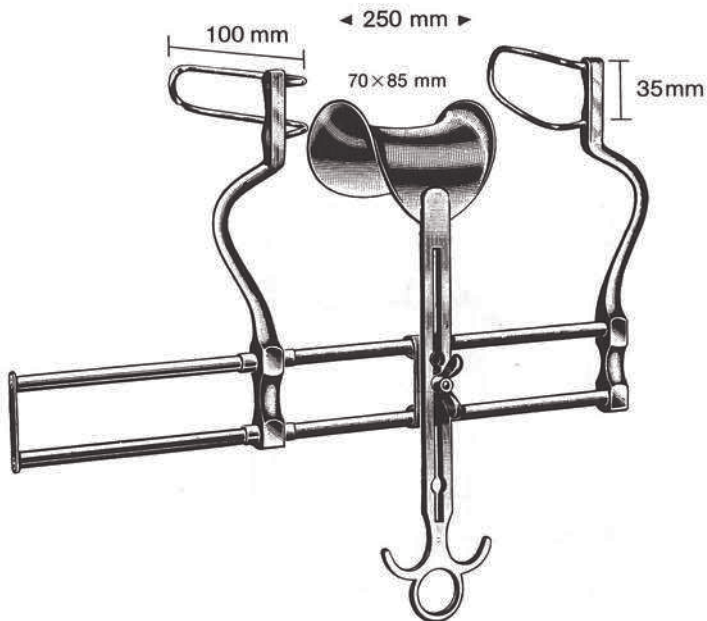

18.744.17 ohne Valven · without blades · sans valves · sin valvas · senza valve

18.747.45  
 45 mm

18.747.50  
 50 mm

18.747.55  
 55 mm

18.747.60  
 60 mm

18.747.65  
 65 mm

CASPAR  
 18.747.45-18.747.65

BALFOUR  
 18.764.18  
 18 cm

BALFOUR  
 18.764.20  
 20 cm

BALFOUR  
 18.764.25  
 25 cm

mm	BALFOUR
45x80	18.765.45
70x85	18.765.70
80x90	18.765.80

BALFOUR Baby  
 18.766.90  
 9 cm

KIRSCHNER  
 18.780.00 compl.

KIRSCHNER  
 18.782.00 compl.