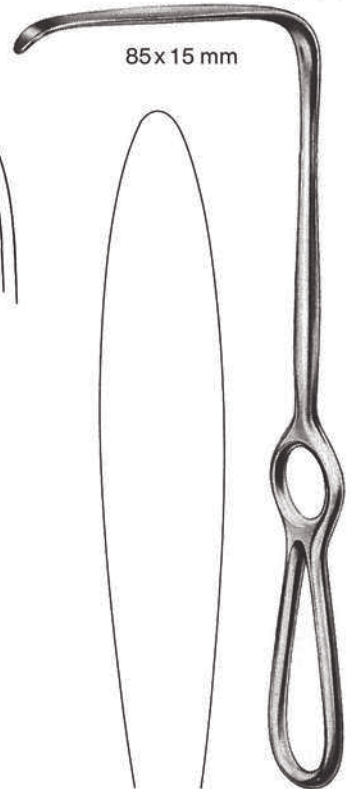

**RICHARDSON Grip**  
18.152.25 20x25 mm  
18.152.31 25x31 mm  
18.152.38 38x38 mm  
18.152.51 19x51 mm (Append.)  
18.152.64 41x64 mm

65 x 50 mm

**KELLY**  
18.156.26  
26 cm

**KELLY Grip**  
18.158.51 38x51 mm  
18.158.64 51x64 mm  
18.158.76 64x76 mm  
18.158.82 70x82 mm

18.271.04

18.271.06

**VOLKMANN**  
 21.5 cm

**MEYERDING**  
 18 cm

**LAHEY**  
 18.304.19  
 19 cm

**LITTLE**  
 18.306.20  
 20 cm

18.310.01  
 - 18.310.05  
 22 cm

18.312.01  
 - 18.312.05  
 21 cm

LANGENBECK

18.314.20 60x20 mm

60x20 mm

85x15 mm

18.314.07 35x7 mm

18.314.10 35x10 mm

18.314.15 35x15 mm

LANGENBECK  
 18.314.07 - 18.314.20  
 21 cm

mm	KELLY
160x38	18.385.38
160x57	18.385.57
	27 cm

SIMON	mm
18.480.22	115x22
18.480.27	115x27
	28 cm

18.482.82  
 82 x 28 mm

18.482.73  
 73 x 28 mm

18.482.45  
 45 x 25 mm

1/2

1/2

MIKULICZ  
 18.382.50  
 26 cm