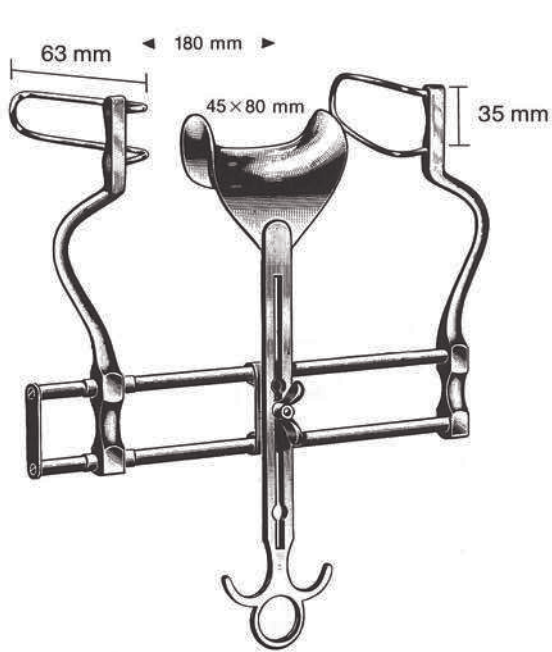

**RICHARDSON Grip**  
18.152.25 20x25 mm  
18.152.31 25x31 mm  
18.152.38 38x38 mm  
18.152.51 19x51 mm (Append.)  
18.152.64 41x64 mm

65 x 50 mm

**KELLY**  
18.156.26  
26 cm

**KELLY Grip**  
18.158.51 38x51 mm  
18.158.64 51x64 mm  
18.158.76 64x76 mm  
18.158.82 70x82 mm

18.745.45  
 45 mm

18.745.50  
 50 mm

18.745.55  
 55 mm

18.745.60  
 60 mm

18.745.65  
 65 mm

18.745.70  
 70 mm

CASPAR

18.744.00 compl incl. 5 Valven · blades  
 valves · valvas · valve

18.744.17 ohne Valven · without blades · sans valves · sin valvas · senza valve

18.747.45  
 45 mm

18.747.50  
 50 mm

18.747.55  
 55 mm

18.747.60  
 60 mm

18.747.65  
 65 mm

CASPAR  
 18.747.45-18.747.65

BALFOUR  
 18.764.18  
 18 cm

BALFOUR  
 18.764.20  
 20 cm

BALFOUR  
 18.764.25  
 25 cm

mm	BALFOUR
45x80	18.765.45
70x85	18.765.70
80x90	18.765.80

BALFOUR Baby  
 18.766.90  
 9 cm

KIRSCHNER  
 18.780.00 compl.

KIRSCHNER  
 18.782.00 compl.