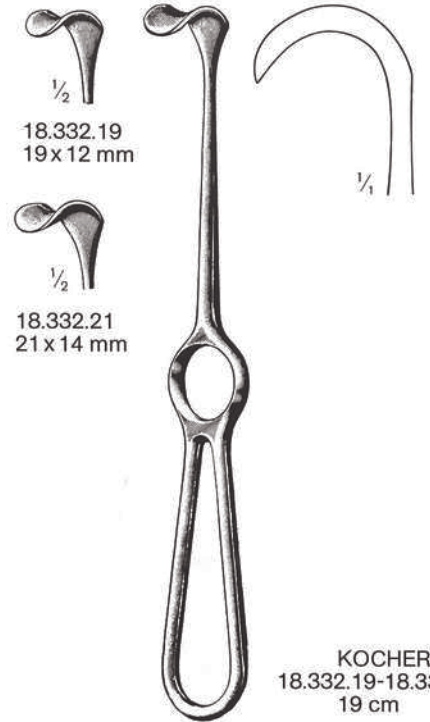

**RICHARDSON Grip**  
18.152.25 20x25 mm  
18.152.31 25x31 mm  
18.152.38 38x38 mm  
18.152.51 19x51 mm (Append.)  
18.152.64 41x64 mm

65 x 50 mm

**KELLY**  
18.156.26  
26 cm

**KELLY Grip**  
18.158.51 38x51 mm  
18.158.64 51x64 mm  
18.158.76 64x76 mm  
18.158.82 70x82 mm

18.271.04

18.271.06

**VOLKMANN**  
 21.5 cm

**MEYERDING**  
 18 cm

**LAHEY**  
 18.304.19  
 19 cm

**LITTLE**  
 18.306.20  
 20 cm

18.310.01  
 - 18.310.05  
 22 cm

18.312.01  
 - 18.312.05  
 21 cm

LANGENBECK

18.314.20 60x20 mm

60x20 mm

85x15 mm

18.314.07 35x7 mm

18.314.10 35x10 mm

18.314.15 35x15 mm

LANGENBECK  
 18.314.07 - 18.314.20  
 21 cm

LANGENBECK  
 18.315.21  
 21 cm

LANGENBECK  
 18.317.21  
 21 cm

18.318.40-18.318.78  
23 cm

KOCHER  
18.330.40-18.330.55  
19 cm

KOCHER	mm
18.340.10	40x10
18.340.15	40x15
18.340.20	40x20
22 cm	

MIDDELDORP  
18.344.14-18.344.26