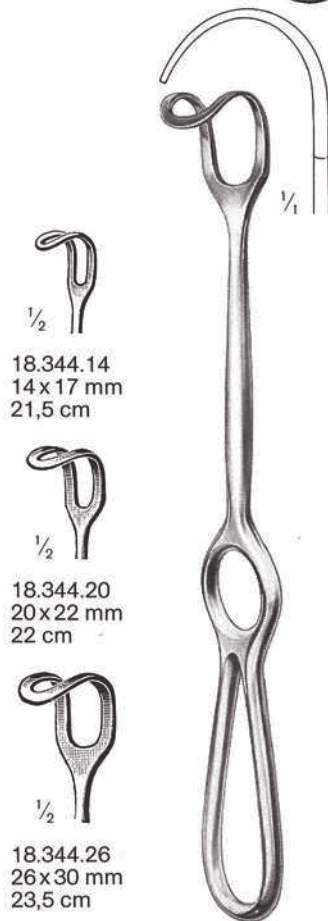

**RICHARDSON Grip**  
18.152.25 20x25 mm  
18.152.31 25x31 mm  
18.152.38 38x38 mm  
18.152.51 19x51 mm (Append.)  
18.152.64 41x64 mm

65 x 50 mm

**KELLY**  
18.156.26  
26 cm

**KELLY Grip**  
18.158.51 38x51 mm  
18.158.64 51x64 mm  
18.158.76 64x76 mm  
18.158.82 70x82 mm

7x8,5 mm

7x8,5 mm

1/4

1/4

1/4

**SENN**

18.160.17 17 cm 18.161.17

**RIBBON**

18.271.04

18.271.06

**VOLKMANN**  
 21.5 cm

**MEYERDING**  
 18 cm

**LAHEY**  
 18.304.19  
 19 cm

**LITTLE**  
 18.306.20  
 20 cm

18.310.01  
 - 18.310.05  
 22 cm

18.312.01  
 - 18.312.05  
 21 cm

LANGENBECK  
 18.315.21  
 21 cm

LANGENBECK  
 18.317.21  
 21 cm

18.318.40-18.318.78  
23 cm

KOCHER  
18.330.40-18.330.55  
19 cm

KOCHER	mm
18.340.10	40x10
18.340.15	40x15
18.340.20	40x20
22 cm	

MIDDELDORP  
18.344.14-18.344.26