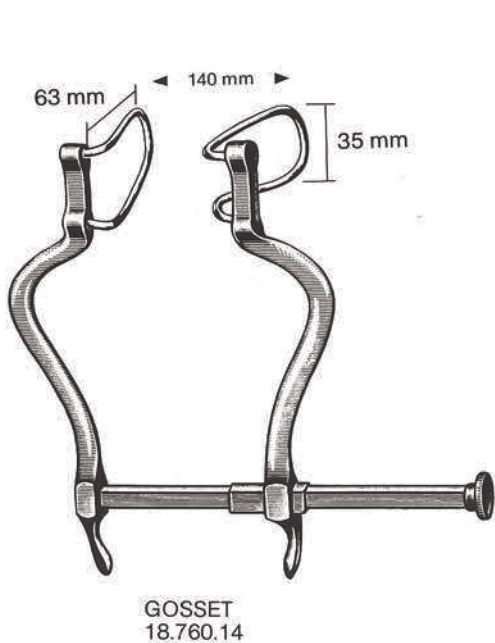

**WEITLANER-WULLSTEIN**  
 18.654.13 13 cm 18.655.13

**PLESTER**  
 18.657.11  
 11 cm

**PLESTER**  
 18.659.11  
 11 cm

**WEITLANER**  
 18.670.14 14,0 cm 18.671.14  
 18.670.16 16,5 cm 18.671.16  
 18.670.20 20,0 cm 18.671.20

18.745.45  
 45 mm

18.745.50  
 50 mm

18.745.55  
 55 mm

18.745.60  
 60 mm

18.745.65  
 65 mm

18.745.70  
 70 mm

CASPAR

18.744.00 compl incl. 5 Valven · blades  
 valves · valvas · valve

18.744.17 ohne Valven · without blades · sans valves · sin valvas · senza valve

18.747.45  
 45 mm

18.747.50  
 50 mm

18.747.55  
 55 mm

18.747.60  
 60 mm

18.747.65  
 65 mm

CASPAR  
 18.747.45-18.747.65

BALFOUR  
 18.764.18  
 18 cm

BALFOUR  
 18.764.20  
 20 cm

BALFOUR  
 18.764.25  
 25 cm

mm	BALFOUR
45x80	18.765.45
70x85	18.765.70
80x90	18.765.80

BALFOUR Baby  
 18.766.90  
 9 cm

KIRSCHNER  
 18.780.00 compl.

KIRSCHNER  
 18.782.00 compl.